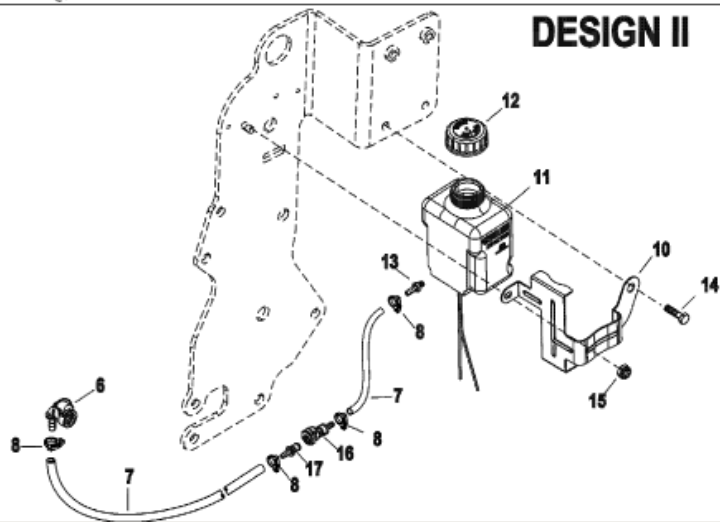

DESIGN I

DESIGN II

2188

Parts List

Ref	Class	Part	Description	Qty	Comment	Footnote
1		860065A	BRACKET KIT, Lube Monitor Rese	1	All SN# 0M639999 & Below	
1		860065A	BRACKET KIT, Lube Monitor Rese	1	Closed Cooling SN# 0M640000 &	
2		808023T	STRAP, Reservoir Retainer	1		
3		806193A36	RESERVOIR, Lube Monitor	1	All SN# 0M639999 & Below	
3		806193A36	RESERVOIR, Lube Monitor	1	Closed Cooling SN# 0M640000 &	
4	36	806727	CAP, Lube Reservoir	1		
5	22	808624	CONNECTOR, Lube Reservoir	1		
6	22	861163	QUICK CONNECTOR, (90 Degree)	1		
7	32	19409 71	HOSE, (.54.00 Inches Bulk)	1		
8	54	41582 5	CLAMP, Nylon, Hose	A/R		
9	10	98261	SCREW, (.375-16 x .750)	2		
10		8651 75T	BRACKET, Lube Monitor Reservoir	1	Standard Cooling SN# 0M640000	
11		806193A37	RESERVOIR, Lube Monitor	1	Standard Cooling SN# 0M640000	
12	36	806727	CAP, Lube Reservoir	1		
13	22	85439001	CONNECTOR, Male, Lube Reservoir	1		
14	10	828552	SCREW, (.375-16 x .500)	1		
15	11	826709 8	NUT, (.250-20)	1		
16	22	865190	CONNECTOR, Female (Female)	1	SN# 0M640000 & Up	
17	22	865191	FITTING, Male (Male)	1	SN# 0M640000 & Up	