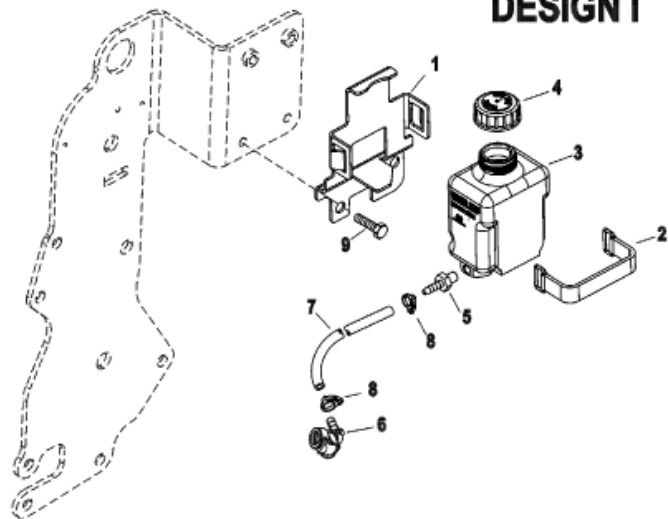

DESIGN I

DESIGN II

2188

Parts List

Ref	Class	Part	Description	Qty	Comment	Footnote
1		860065A	BRACKET KIT, Lube Monitor Rese	1	All SN# 0M639999 & Below	
1		860065A	BRACKET KIT, Lube Monitor Rese	1	Closed Cooling SN# 0M640000 &	
2		808023T	STRAP, Reservoir Retainer	1		
3		806193A36	RESERVOIR, Lube Monitor	1	All SN# 0M639999 & Below	
3		806193A36	RESERVOIR, Lube Monitor	1	Closed Cooling SN# 0M640000 &	
4	36	806727	CAP, Lube Reservoir	1		
5	22	808624	CONNECTOR, Lube Reservoir	1		
6	22	861163	QUICK CONNECTOR, (90 Degree)	1		
7	32	19409 71	HOSE, (.54.00 Inches Bulk)	1		
8	54	41582 5	CLAMP, Nylon, Hose	A/R		
9	10	98261	SCREW, (.375-16 x .750)	2		
10		8651 75T	BRACKET, Lube Monitor Reservoir	1	Standard Cooling SN# 0M640000	
11		806193A37	RESERVOIR, Lube Monitor	1	Standard Cooling SN# 0M640000	
12	36	806727	CAP, Lube Reservoir	1		
13	22	85439001	CONNECTOR, Male, Lube Reservoir	1		
14	10	828552	SCREW, (.375-16 x .500)	1		
15	11	826709 8	NUT, (.250-20)	1		
16	22	865190	CONNECTOR, Female (Female)	1	SN# 0M640000 & Up	
17	22	865191	FITTING, Male (Male)	1	SN# 0M640000 & Up	